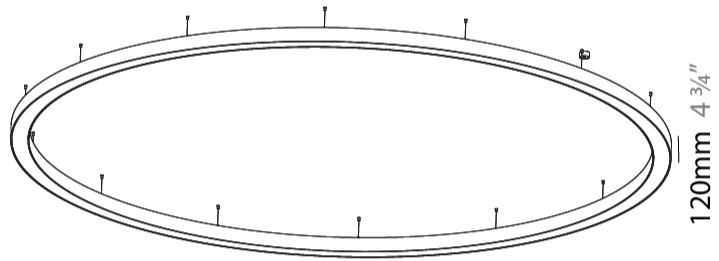

GENERAL

Series: Glorious
Subseries: Glorious
Brand: Prolicht
Division: Architectural
Mounting Type: Suspension
Mounting Location: Ceiling
Subcategory: Ambient

PHYSICAL

Shape: Round
Diameter (mm): 5400
Diameter (in): 212 5/8
Depth (mm): 120
Depth (in): 4 3/4
Max. Overall Height (mm): 2120
Max. Overall Height (in): 83 7/16
Light Distribution: Direct
Weight (kg): 69.5
Weight (lbs): 152.9
Diffuser: PMMA - Opal or Micro-Prism
Fixture Finish: SSR / BKV / CWI / CRY / HAB / UFT / ITA / RUA / FTG / MYG / LOD / PUS / FRO / FUP / KIA / POP / BLS / SPG / MEY / GOH / GUM / CHC / COM / ABZ / JAG / OBR / MOS / ROR
Fixture Material: Aluminum

ELECTRICAL

Lamp Type: LED (Zhaga Standard)
Input Wattage (W): 280
Total Output Wattage (W): 224 / 179.2 (3500K)
Dimming: Non-Dimming / Phase Dimming (120Vac only) / 0-10V Dimming
Driver Included: Yes
Driver Location: Integrated
Driver Type: Constant Current
Driver Class: Class 2
Input Voltage (V): 120 - 277
Constant Current (MA): 350 / 1400 (3500K)

LED

Color Temperature (°K): 3000 / 3500 / 4000
Max. Delivered Lumen (lm): 25840 / 26754 / 27300
CRI: >80 CRI
Efficiency (%): 65
Lamp Life (hrs): 50000

OPTICAL

RATINGS AND CERTIFICATIONS

Certified By: Certified for North American Standards
IP rating: IP20

5100mm 200 13/16"

5400mm 212 5/8"